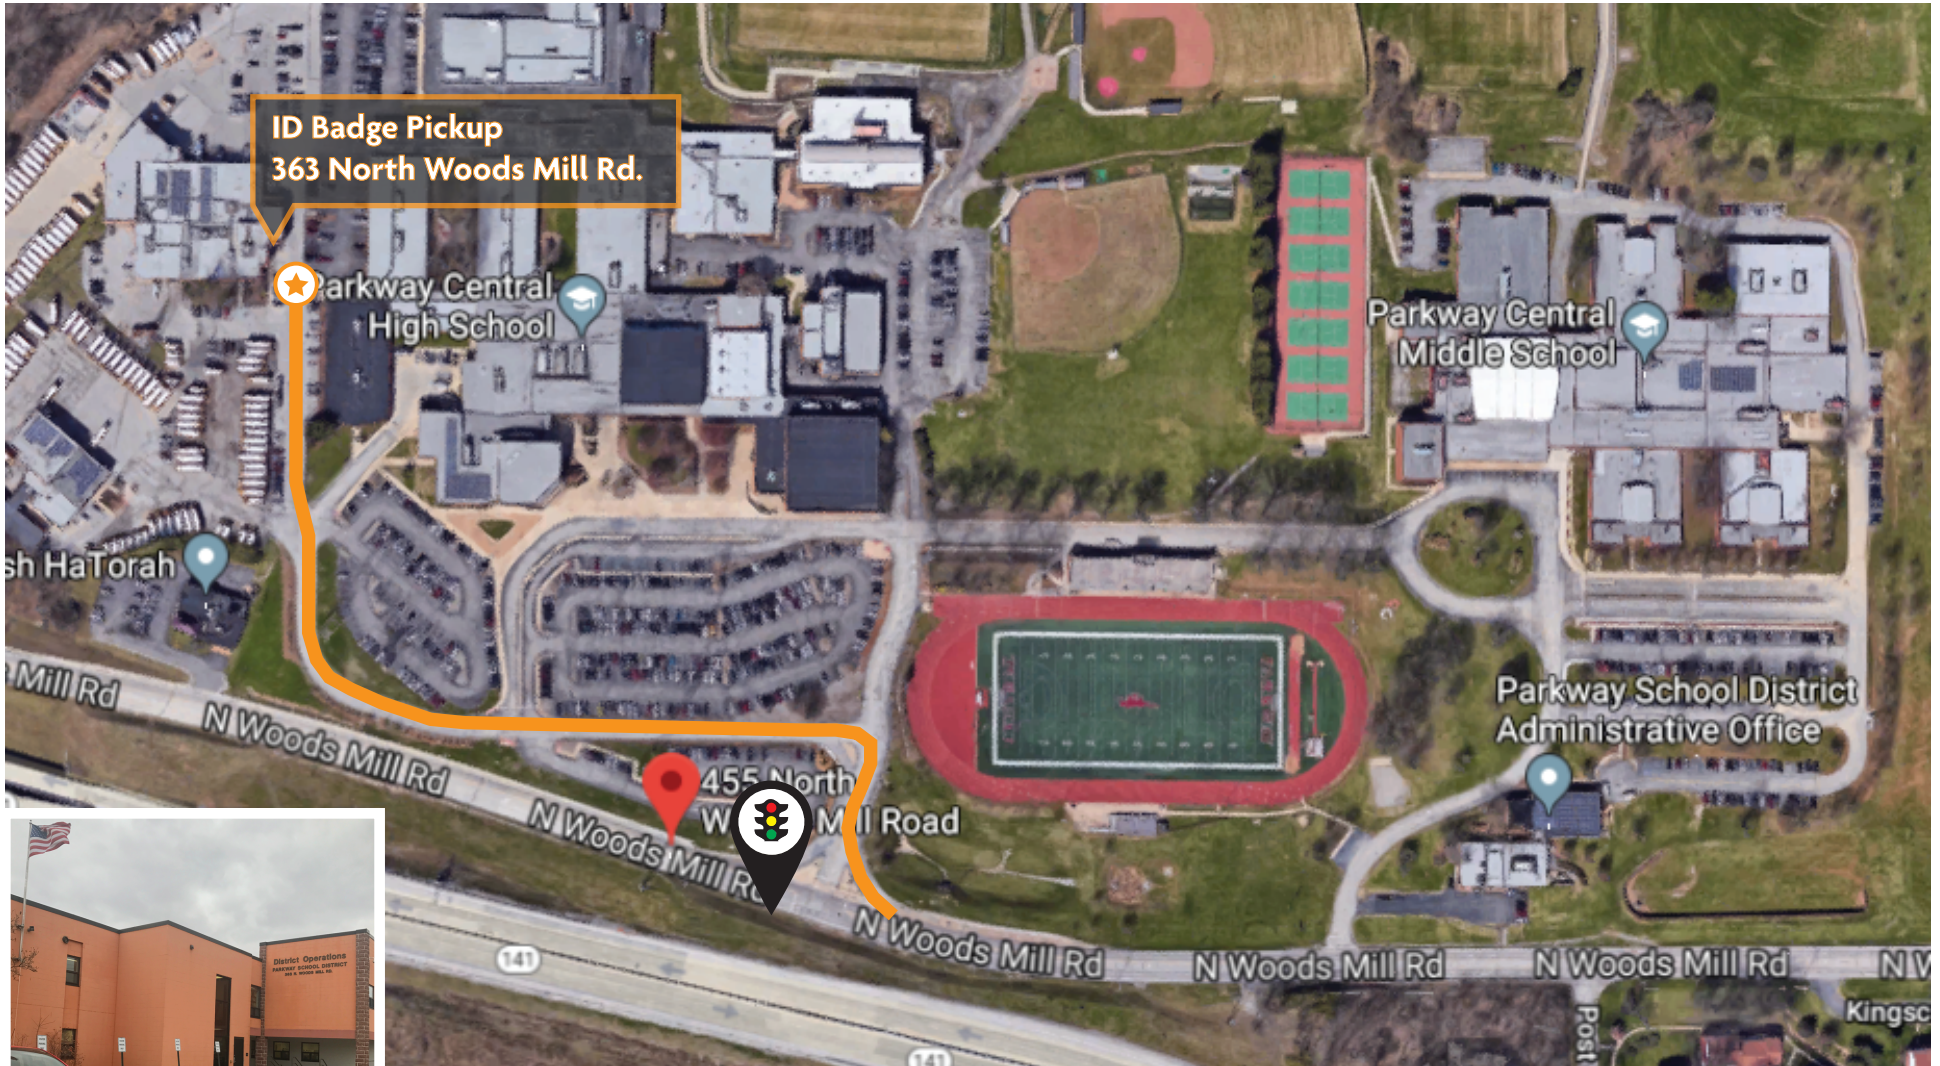

Map to ID Badge Pickup

ID Badge Pickup (located at Operations/Facilities)

363 N. Woods Mill Road, 63017

Mon/Wed/Fri - 7a.m. - 3p.m. • Tues/Thurs - 9a.m. - 5p.m.